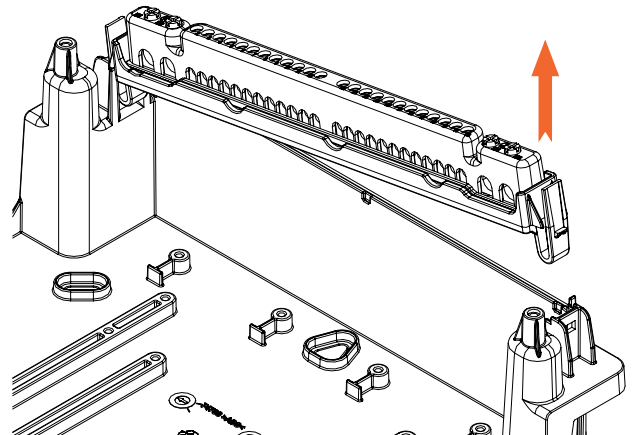

GPSxxPx/RR (In < 125A)	N (mm²)	PE (mm²)
GPS12Px/RR	6x(2.5-6mm²)+6x(4-10mm²)+1x(10-25mm²)+1x(16-35mm²)	6x(2.5-6mm²)+6x(4-10mm²)+1x(10-25mm²)+1x(16-35mm²)
GPS18Px/RR	8x(2.5-6mm²)+8x(4-10mm²)+1x(10-25mm²)+1x(16-35mm²)	8x(2.5-6mm²)+8x(4-10mm²)+1x(10-25mm²)+1x(16-35mm²)
GPS24Px/RR		
GPS36Px/RR	12x(2.5-6mm²)+12x(4-10mm²)+1x(10-25mm²)+1x(16-35mm²)	12x(2.5-6mm²)+12x(4-10mm²)+1x(10-25mm²)+1x(16-35mm²)
GPS36Px2F/RR		
GPS54Px/RR	16x(2.5-6mm²)+16x(4-10mm²)+1x(10-25mm²)+1x(16-35mm²)	16x(2.5-6mm²)+16x(4-10mm²)+1x(10-25mm²)+1x(16-35mm²)
GPSxxPx/RA (In < 125A)	N (mm²)	PE (mm²)
GPS12Px/RA	2x(25mm²) + 14x(4mm²)	2x(25mm²) + 14x(4mm²)
GPS18Px/RA		
GPS24Px/RA	3x(25mm²) + 21x(4mm²)	3x(25mm²) + 21x(4mm²)
GPS36Px/RA	4x(25mm²) + 28x(4mm²)	4x(25mm²) + 28x(4mm²)
GPS36Px2F/RA		
GPS54Px/RA	5x(25mm²) + 35x(4mm²)	5x(25mm²) + 35x(4mm²)