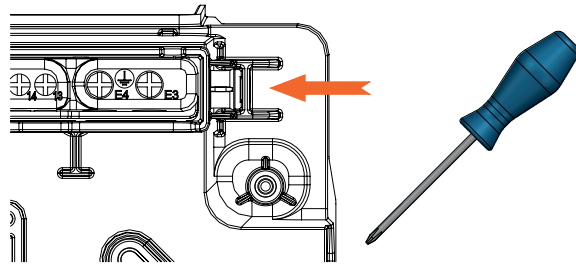

GPSxxPx/RR (In < 125A)	N (mm²)	PE (mm²)
GPS12Px/RR	6x(2.5-6mm²)+6x(4-10mm²)+1x(10-25mm²)+1x(16-35mm²)	6x(2.5-6mm²)+6x(4-10mm²)+1x(10-25mm²)+1x(16-35mm²)
GPS18Px/RR	8x(2.5-6mm²)+8x(4-10mm²)+1x(10-25mm²)+1x(16-35mm²)	8x(2.5-6mm²)+8x(4-10mm²)+1x(10-25mm²)+1x(16-35mm²)
GPS24Px/RR		
GPS36Px/RR	12x(2.5-6mm²)+12x(4-10mm²)+1x(10-25mm²)+1x(16-35mm²)	12x(2.5-6mm²)+12x(4-10mm²)+1x(10-25mm²)+1x(16-35mm²)
GPS36Px2F/RR		
GPS54Px/RR	16x(2.5-6mm²)+16x(4-10mm²)+1x(10-25mm²)+1x(16-35mm²)	16x(2.5-6mm²)+16x(4-10mm²)+1x(10-25mm²)+1x(16-35mm²)
GPSxxPx/RA (In < 125A)	N (mm²)	PE (mm²)
GPS12Px/RA	2x(25mm²) + 14x(4mm²)	2x(25mm²) + 14x(4mm²)
GPS18Px/RA		
GPS24Px/RA	3x(25mm²) + 21x(4mm²)	3x(25mm²) + 21x(4mm²)
GPS36Px/RA	4x(25mm²) + 28x(4mm²)	4x(25mm²) + 28x(4mm²)
GPS36Px2F/RA		
GPS54Px/RA	5x(25mm²) + 35x(4mm²)	5x(25mm²) + 35x(4mm²)