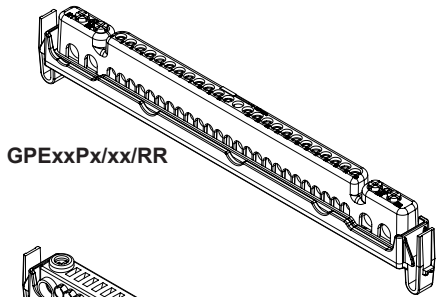

GPSxxPx/RR (In < 125A)	N (mm²)	PE (mm²)
GPS12Px/RR	6x(2.5-6mm²)+6x(4-10mm²)+1x(10-25mm²)+1x(16-35mm²)	6x(2.5-6mm²)+6x(4-10mm²)+1x(10-25mm²)+1x(16-35mm²)
GPS18Px/RR	8x(2.5-6mm²)+8x(4-10mm²)+1x(10-25mm²)+1x(16-35mm²)	8x(2.5-6mm²)+8x(4-10mm²)+1x(10-25mm²)+1x(16-35mm²)
GPS24Px/RR		
GPS36Px/RR	12x(2.5-6mm²)+12x(4-10mm²)+1x(10-25mm²)+1x(16-35mm²)	12x(2.5-6mm²)+12x(4-10mm²)+1x(10-25mm²)+1x(16-35mm²)
GPS36Px2F/RR		
GPS54Px/RR	16x(2.5-6mm²)+16x(4-10mm²)+1x(10-25mm²)+1x(16-35mm²)	16x(2.5-6mm²)+16x(4-10mm²)+1x(10-25mm²)+1x(16-35mm²)
GPSxxPx/RA (In < 125A)	N (mm²)	PE (mm²)
GPS12Px/RA	2x(25mm²) + 14x(4mm²)	2x(25mm²) + 14x(4mm²)
GPS18Px/RA		
GPS24Px/RA	3x(25mm²) + 21x(4mm²)	3x(25mm²) + 21x(4mm²)
GPS36Px/RA	4x(25mm²) + 28x(4mm²)	4x(25mm²) + 28x(4mm²)
GPS36Px2F/RA		
GPS54Px/RA	5x(25mm²) + 35x(4mm²)	5x(25mm²) + 35x(4mm²)