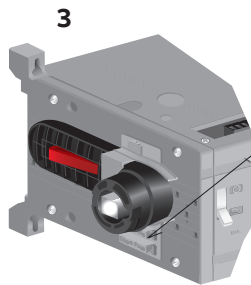

—
INSTALLATION INSTRUCTION

Handle and spare fuse storage clip OTVS_

OTVS1, OTVS2

OTVS1	OTVS2
OTM160-250_	OTM315-800_
OSM32-250_	OTM1000-2500_C
	OSM315-1250_

OTVS0

OTVS0

OTM30-160F_
OTM160-250_
OSM32-250_

3