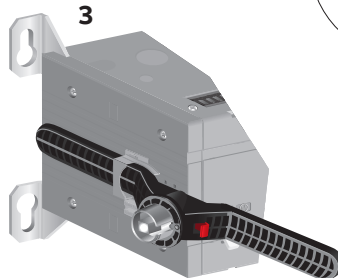

—
INSTALLATION INSTRUCTION

Handle and spare fuse storage clip OTVS_

OTVS1, OTVS2

OTVS1	OTVS2
OTM160-250_	OTM315-800_
OSM32-250_	OTM1000-2500_C
	OSM315-1250_

OTVS0

OTVS0

OTM30-160F_
OTM160-250_
OSM32-250_

3