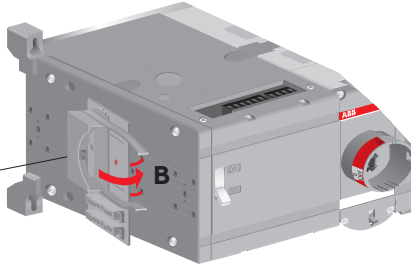

—
INSTALLATION INSTRUCTION

Handle and spare fuse storage clip OTVS_

OTVS1, OTVS2

OTVS1	OTVS2
OTM160-250_	OTM315-800_
OSM32-250_	OTM1000-2500_C
	OSM315-1250_

OTVS0

OTVS0

OTM30-160F_
OTM160-250_
OSM32-250_

3