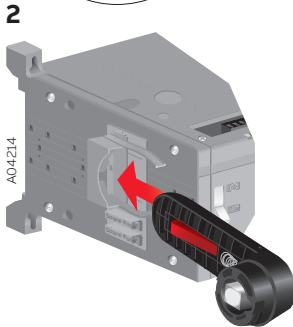

—
INSTALLATION INSTRUCTION

Handle and spare fuse storage clip OTVS_

OTVS1, OTVS2

OTVS1	OTVS2
OTM160-250_	OTM315-800_
OSM32-250_	OTM1000-2500_C
	OSM315-1250_

OTVS0

OTVS0

OTM30-160F_
OTM160-250_
OSM32-250_

3