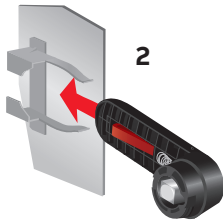

—
INSTALLATION INSTRUCTION

Handle and spare fuse storage clip OTVS_

OTVS1, OTVS2

OTVS1	OTVS2
OTM160-250_	OTM315-800_
OSM32-250_	OTM1000-2500_C
	OSM315-1250_

OTVS0

OTVS0

OTM30-160F_
OTM160-250_
OSM32-250_

3