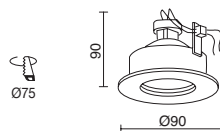

PALMA

GU10

LED Retrofit / QPAR-16 230V 50W max.

- ☐ 750A-G42X1B-01
- ☒ 750A-G42X1B-02
- ☒ 750A-G42X1B-30
- ☒ 750A-G42X1B-32
- ☒ 750A-G42X1B-45
- ☒ 750A-G42X1B-48

GU5.3

LED Retrofit / QR-CBC 51 12V 50W max.

- ☐ 750A-G23X1D-01
- ☒ 750A-G23X1D-02
- ☒ 750A-G23X1D-30
- ☒ 750A-G23X1D-32
- ☒ 750A-G23X1D-45
- ☒ 750A-G23X1D-48

Lamps p. 720, 722

☐ -01 Blanco / White / Blanche   ☒ -02 Negro / Black / Noir   ☒ -30 Inox / Stainless steel   ☒ -32 Cromado / chrome / cromat
☒ -45 Cromado mate / Matt chrome / Cromat mat   ☒ -48 Niquel mate / Matt nickel / Niquel mat