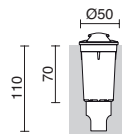

G9 LED Bulb 1,7W max. 170lm 3000K

- 950B-L3102A-01
- 950B-L3102A-02
- 950B-L3102A-03