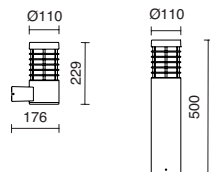

AVON

E27 Led/Fluo 15W max.

■ 1016A-G05X1A-04

E27 Led/Fluo 15W max.

■ 1016B-G05X1A-04

💡 *Lamps p. 721*

■ -04 Antracita / Anthracite / Anthracite