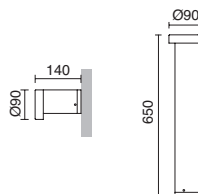

CAIRO

LED COB 7W 760lm 3000K

■ 537A-L0107A-04