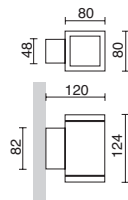

SETH

3000K

LED SMD AC 4W 500lm

4000K

LED SMD AC 4W 510lm

- 398A-LO105B-04
- 398A-LO105B-90

- 398A-LO205B-04
- 398A-LO205B-90

GU10 LED 3.5W/4.5W - GU10 HAL 50W max.

- 398A-G21X1A-04
- 398A-G21X1A-90

3000K

LED SMD AC 8W 2x500lm

4000K

LED SMD AC 8W 2x510lm

- 398B-LO1C4B-04
- 398B-LO1C4B-90

- 398B-LO2C4B-04
- 398B-LO2C4B-90

GU10 LED 2x 3.5W/4.5W - GU10 HAL 2x 50W max.

- 398B-G21X1A-04
- 398B-G21X1A-90

Lamps p. 722

- -04 Antracita / Anthracite / Anthracite
- -90 Marrón óxido / Oxide brown / Roville