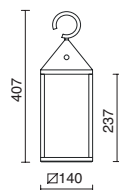

LED SMD 2,2W 187lm 3000K

■ 918A-L0103L-04