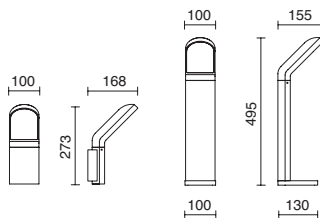

CASTELLO

LED SMD 10W 1200lm 3000K

■ 534A-L0109A-04

■ 534B-L0109A-04