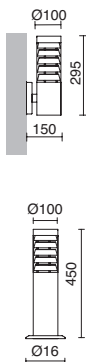

GALERNA

E27 Led/Fluo 18W max.

■ 117C-G05X1A-30

E27 Led/Fluo 18W max.

■ 117B-G05X1A-30

💡 Lamps p. 721

■ -30 Inox / Stainless steel / Acier inoxydable