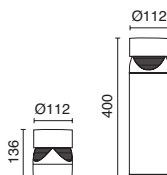

SAUS

h136
LED SMD 3W 300lm 3000K

h400
LED SMD 3W 300lm 3000K

■ ■ 274A-L0103B-02

■ 274B-L0103B-02

ALU + TERMO PLASTIC PC TRANS IP 66 IK 08 120° x3
CRI >80 L80 B10 850° 220V 240V AC