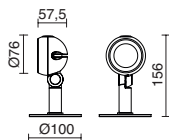

GIBSON

Conector IP67 incluido
IP67 connector included
Connecteur IP67 inclus

3000K
LED 6W 680lm

4000K
LED 6W 680lm

36° 998A-L3106E-02

998A-L3306E-02

LED 10W 1200lm

LED 10W 1200lm

60° 998B-L3110E-02

998B-L3310E-02

Alimentadores / Power supplies / Alimentateurs

max. 30W

max. 75W

B02E-X3330E-00

B02E-X3375E-00

IP 65 12V DC 50/60Hz 220V 240V AC

-02 Negro / Black / Noir