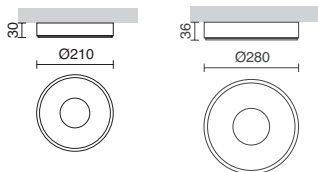

VIENA

Ø210

LED COB 12W 1800lm 3000K

Ø280

LED COB 30W 3800lm 3000K

■ ■ □ 403A-L0112B-01

□ 403B-L0130B-01

ALU PC (TRANS) IP 44/65 IK 08

CRI >80 (step) 50,000h L80 B20 120° 220V 240V AC