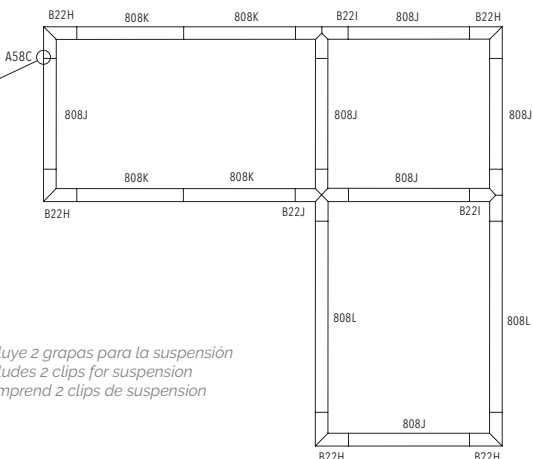

ACC. FENIX

Accesorios para sistemas de iluminación / Accessories for lighting systems / Accessoires pour systèmes d'éclairage

NO DIM   ALU   PMMA OPAL   ALLU PAINT   108°   IP 20   FP >0,90   CRI >80   60000h   L80 B20   3-SDCM   UGR <19   220V 240V AC   50/60Hz

	2700K LED SMD 4W 680lm	3000K LED SMD 7W 795lm	4000K LED SMD 7W 900lm
CRI >80	☐ B22H-L3004B-01 ☒ B22H-L3004B-03	☐ B22H-L3107B-01 ☒ B22H-L3107B-03	☐ B22H-L3307B-01 ☒ B22H-L3307B-03
		LED SMD 5,5W 860lm	LED SMD 5,5W 900lm
CRI >90	☒ B22H-L3906B-01 ☒ B22H-L3906B-03	☐ B22H-L3906B-01 ☒ B22H-L3906B-03	☒ B22H-L4006B-01 ☒ B22H-L4006B-03

	2700K LED SMD 6W 1015lm	3000K LED SMD 10W 1150lm	4000K LED SMD 10W 1300lm
CRI >80	☐ B22I-L3006B-01 ☒ B22I-L3006B-03	☐ B22I-L3110B-01 ☒ B22I-L3110B-03	☐ B22I-L3310B-01 ☒ B22I-L3310B-03
		LED SMD 8W 1190lm	LED SMD 8W 1240lm
CRI >90	☒ B22I-L3908B-01 ☒ B22I-L3908B-03	☐ B22I-L3908B-01 ☒ B22I-L3908B-03	☒ B22I-L4008B-01 ☒ B22I-L4008B-03

	2700K LED SMD 8W 1315lm	3000K LED SMD 13W 1505lm	4000K LED SMD 13W 1700lm
CRI >80	☐ B22J-L3008B-01 ☒ B22J-L3008B-03	☐ B22J-L3113B-01 ☒ B22J-L3113B-03	☐ B22J-L3313B-01 ☒ B22J-L3313B-03
		LED SMD 12W 1785lm	LED SMD 12W 1860lm
CRI >90	☒ B22J-L3912B-01 ☒ B22J-L3912B-03	☐ B22J-L3912B-01 ☒ B22J-L3912B-03	☒ B22J-L4012B-01 ☒ B22J-L4012B-03

A58C-808-41

Incluye 2 grapas para la suspensión
Includes 2 clips for suspension
Comprend 2 clips de suspension

☐ -01 Blanco / White / Blanche   ☒ -03 Gris / Grey / Gris