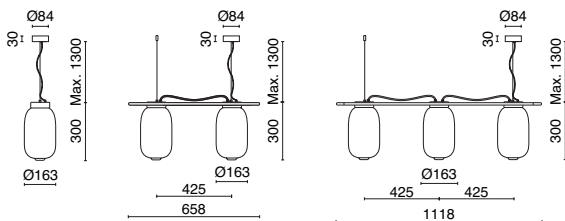

KRISTA N

BY NACHO TIMÓN

ACER
GLASS TRANS
IP 20
50/60Hz
C
CRI >90
L70 B10 50,000h
220V 240V AC
LED

LED SMD AC 10W 830lm 2700K

1028D-L38RCB-02-06

2x LED SMD AC 10W 1660lm 2700K

1028E-L38RCB-02-06

3x LED SMD AC 10W 2490lm 2700K

1028F-L38RCB-02-06

-02 Negro / Black / Noir   -06 Azul / Blue / Bleu