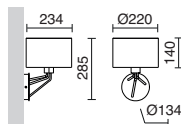

DIAGONAL

BY NACHO TIMÓN

E27 Led max. 13W (Ø45)

- ○ 855E-G05X1A-01-SA
- ● 855E-G05X1A-02-SB
- ● 855E-G05X1A-37-SM