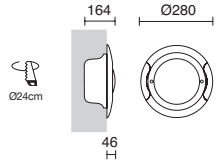

BELT

>5700K

LED SMD 16W - 24VA 1485 lm

RGB

LED SMD 27W - 37VA

☐ 030A-L0316D-01

☐ 030A-L0427D-01

IP 68

50,000h

2.5m

12 COLORS

8 SEQUEN

12V AC

max. 2m