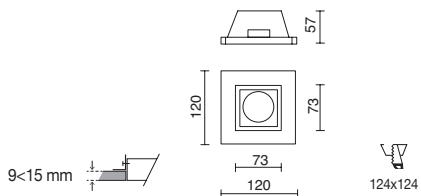

LEN

GU10 Led Retrofit/QPAR-16 230V 50W

TRIMLESS □ 798A-G21X1B-01