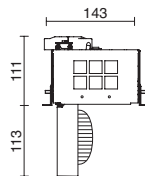

ATOLON

3000K
14° LED COB 17W 2180lm

- 738Q-L3125B-01
- 738Q-L3125B-02
- 738Q-L3125B-03

- 738Q-L31R2B-01
- 738Q-L31R2B-02
- 738Q-L31R2B-03

- 738Q-L3117B1M-01
- 738Q-L3117B1M-02
- 738Q-L3117B1M-03

4000K
LED COB 17W 2250lm

- 738Q-L3325B-01
- 738Q-L3325B-02
- 738Q-L3325B-03

- 738Q-L33R2B-01
- 738Q-L33R2B-02
- 738Q-L33R2B-03

- 738Q-L3317B1M-01
- 738Q-L3317B1M-02
- 738Q-L3317B1M-03

NO DIM. *

PUSH DALI

3000K
28° LED COB 17W 2210lm

- 738R-L3125B-01
- 738R-L3125B-02
- 738R-L3125B-03

- 738R-L31R2B-01
- 738R-L31R2B-02
- 738R-L31R2B-03

- 738R-L3117B2M-01
- 738R-L3117B2M-02
- 738R-L3117B2M-03

4000K
LED COB 17W 2280lm

- 738R-L3325B-01
- 738R-L3325B-02
- 738R-L3325B-03

- 738R-L33R2B-01
- 738R-L33R2B-02
- 738R-L33R2B-03

- 738R-L3317B1M-01
- 738R-L3317B1M-02
- 738R-L3317B1M-03

NO DIM. *

PUSH DALI

3000K		
h (m)	d (m)	E (lux)
1,00	0,29	12485
2,00	0,58	3121
3,00	0,87	1387
4,00	1,16	780
5,00	1,45	499

4000K		
h (m)	d (m)	E (lux)
1,00	0,29	14782
2,00	0,58	3696
3,00	0,87	1642
4,00	1,16	924
5,00	1,45	591

3000K		
h (m)	d (m)	E (lux)
1,00	0,54	6537
2,00	1,08	1634
3,00	1,62	726
4,00	2,16	409
5,00	2,70	261

4000K		
h (m)	d (m)	E (lux)
1,00	0,54	7027
2,00	1,08	1757
3,00	1,62	781
4,00	2,16	439
5,00	2,70	281

□ -01 Blanco / White / Blanche ■ -02 Negro / Black / Noir ■ -03 Gris / Grey / Gris