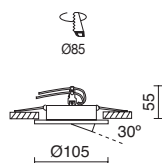

☐ A13D-631-01

KOS

GU10
LED Retrofit / QPAR-16 230V 50W max.

☐ 749B-G42X1B-01

GU5.3
LED Retrofit / QR-CBC 51 12V 50W max.

☐ 749B-G23X1D-01

💡 Lamps p. 720, 722

☐ -01 Blanco / White / Blanche