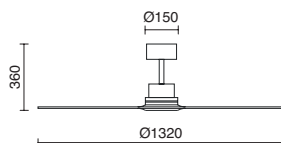

BREEZE

25W-100rpm / 45W-140rpm / 65W-180rpm

957A-VX65B-01-57