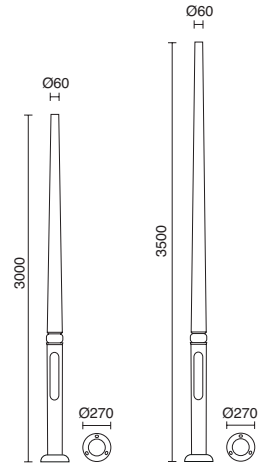

GX53 LED T2 (6x 10W)

2x GX53 LED T2 (6x 10W)

■ 407D-G31X1A-02

■ 407E-G31X1A-02