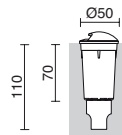

RAIN

G9 LED Bulb 1,7W max. 170lm 3000K

- 950B-L3102A-01
- 950B-L3102A-02
- 950B-L3102A-03

G9 LED Bulb 1,7W max. 170lm 3000K

- 950C-L3102A-01
- 950C-L3102A-02
- 950C-L3102A-03

□ -01 Blanco / White / Blanche ■ -02 Negro / Black / Noir ■ -03 Gris / Grey / Gris