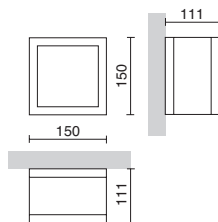

■ ■ 400A-G31X1A-O4

GX53 LED T2 3W / 4W / 6W