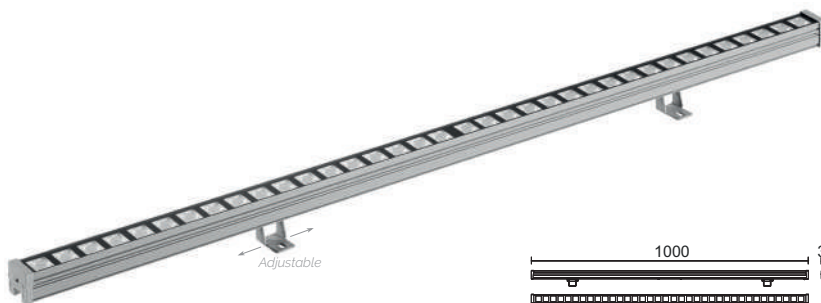

3000K
LED SMD 36W 4860lm

4000K
LED SMD 36W 5220lm

Led Driver 24V DC remotos a consultar (p. 725)
Remote Led Driver 24V DC under request (p. 725)
Driver Led 24V DC à consulter (p. 725)

■ -03 Gris / Grey / Gris