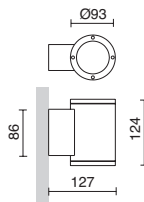

SETH

3000K

LED SMD AC 4W 500lm

4000K

LED SMD AC 4W 510lm

- 399E-L0105B-04
- 399E-L0105B-90

- 399E-L0205B-04
- 399E-L0205B-90

GU10 LED 3.5W/4.5W - GU10 HAL 50W max.

- 399E-G21X1A-04
- 399E-G21X1A-90

3000K

LED SMD AC 2x 4W 2x 500lm

4000K

LED SMD AC 2x 4W 2x 510lm

- 399B-L0108B-04
- 399B-L0108B-90

- 399B-L0208B-04
- 399B-L0208B-90

GU10 LED 2x 3.5W/4.5W - GU10 HAL 2x 50W max.

- 399B-G21X1A-04
- 399B-G21X1A-90

Lamps p. 722

- -04 Antracita / Anthracite / Anthracite
- -90 Marrón óxido / Oxide brown / Roville