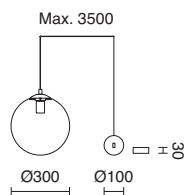

OXY N

E27 Led / Fluo / Hal max. 40W

■ ■ ■ 984H-G05X1A-02-27

ACER GLASS OPAL IP 40 110V 240V AC