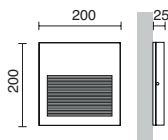

204x204

3000K
LED SMD 9W 1100lm

4000K
LED SMD 9W 1165lm

- 580B-LO110B-03
- 580B-LO110B-04
- 289C-LO110B-03
- 289C-LO110B-04

- 580B-LO210B-03
- 580B-LO210B-04
- 289C-LO210B-03
- 289C-LO210B-04

38°x78°