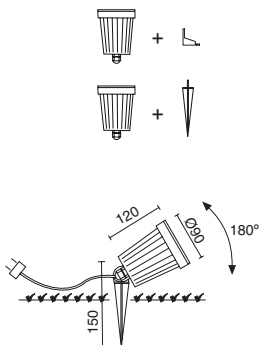

TIR

GU10 LED 5W 3000K 345lm (36°)

- 319A-L2105A-02
- 319A-L2105A-03

PA
GLASS TRANS
IP 66
IP44
2.8m
180°
110V 240V AC
SEA SIDE SUITABLE