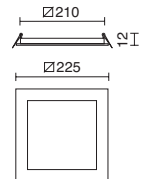

3000K
LED SMD 18W 1535lm

☐ 599B-L3118A-01

4000K
LED SMD 18W 1710lm

☐ 599B-L3318A-01

210x210