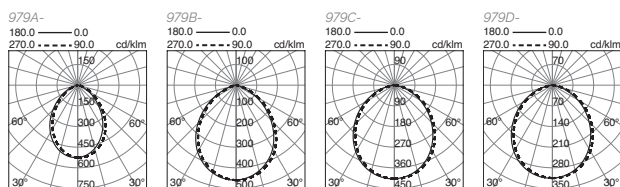

ALU PMMA MAT ALU IP 44 110° FP 0,5 FP 0,9 110V 240V 50/60Hz CRI >80 L70 40.000h
979A- 979B- 979C- 979D-

3000K LED SMD 5W 440lm ➔ □ 979A-L3105A-01	4000K LED SMD 5W 480lm □ 979A-L3305A-01	075	Ø90
3000K LED SMD 12W 1100lm ➔ □ 979B-L3112A-01	4000K LED SMD 12W 1200lm □ 979B-L3312A-01	0105	Ø120
3000K LED SMD 24W 2310lm ➔ □ 979C-L3124A-01	4000K LED SMD 24W 2520lm □ 979C-L3324A-01	0155	Ø170
3000K LED SMD 30W 2915lm ➔ □ 979D-L3130A-01	4000K LED SMD 30W 3180lm □ 979D-L3330A-01	0205	Ø222