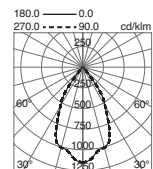

☛ □ 781A-L0115B-01