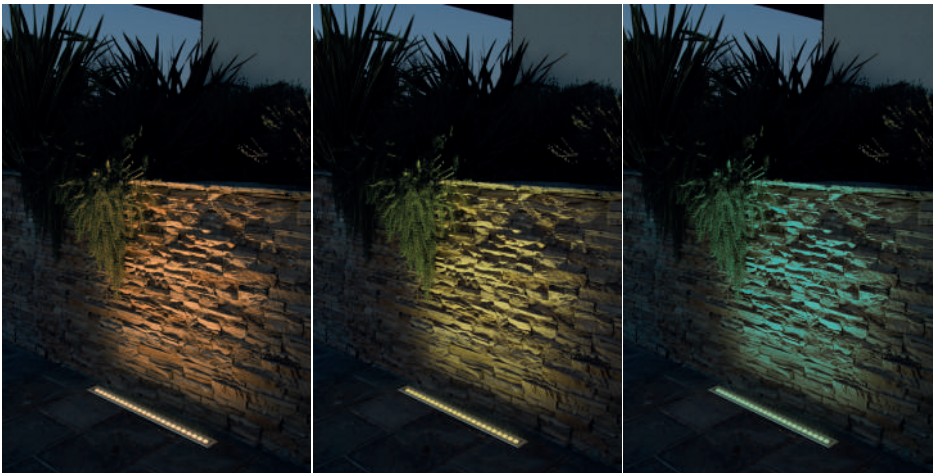

-30 Inox / Stainless steel / Inox