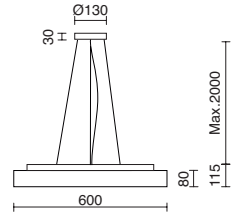

BILOG

3000K
LED SMD 44W 3980lm

4000K
LED SMD 44W 4563lm

- ☐ 801C-L3148B-01
- ☒ 801C-L3148B-02
- ☐ 801C-L31RDB-01
- ☒ 801C-L31RDB-02

- ☐ 801C-L3348B-01
- ☒ 801C-L3348B-02
- ☐ 801C-L33RDB-01
- ☒ 801C-L33RDB-02

NO * DIM. ☐ ALU + ☐ ACER ☐ PMMA PRISM ☐ 120° ☐ 220V 240V ☐ DALI

50/60Hz IP 20 * FP >0,90 CRI >80 40.000h L80 B20 3-SDCM UGR <19

DALI

3000K
LED SMD 96W 7944lm

4000K
LED SMD 96W 9108lm

- ☐ 801D-L31A3B-01
- ☒ 801D-L31A3B-02
- ☐ 801D-L31RDB-01
- ☒ 801D-L31RDB-02

- ☐ 801D-L33A3B-01
- ☒ 801D-L33A3B-02
- ☐ 801D-L33RDB-01
- ☒ 801D-L33RDB-02

NO * DIM. ☐ ALU + ☐ ACER ☐ PMMA PRISM ☐ 120° ☐ 220V 240V ☐ DALI 50/60Hz

IP 20 * FP >0,90 CRI >80 40.000h L80 B20 3-SDCM UGR <19

DALI

☐ -01 Blanco / White / Blanche ☒ -02 Negro / Black / Noir