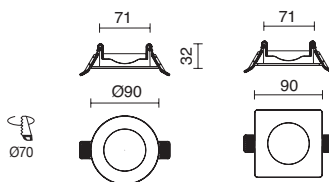

☐ A13A-631-01

☐ A13B-631-01

☐ A13C-631-01

☐ A13D-631-01