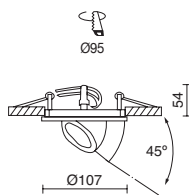

MINI LUNA

GU10

LED Retrofit / QPAR-16 50W max.

- 741A-G42X1B-01
- 741A-G42X1B-02
- 741A-G42X1B-03
- 741A-G42X1B-32
- 741A-G42X1B-45
- 741A-G42X1B-48

GU5.3

LED Retrofit / QR-CBC 51 50W max.

- 741A-G23X1D-01
- 741A-G23X1D-02
- 741A-G23X1D-03
- 741A-G23X1D-32
- 741A-G23X1D-45
- 741A-G23X1D-48

Lamps p. 720, 722

□ -01 Blanco / White / Blanche   ■ -02 Negro / Black / Noir   ■ -03 Gris / Grey / Gris   ■ -32 Cromado / chrome / cromat
■ -45 Cromado mate / Matt chrome / Cromat mat   ■ -48 Niquel mate / Matt nickel / Niquel mat