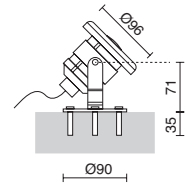

LYNN

Base de acero inox.
Stainless steel base.
Base de acier Inox.

>5700K
LED SMD 4W - 6VA 315 lm

RGB
LED SMD RGB 4W - 7VA 186lm

1 187A-L0304D-32

1 187A-L0404D-32