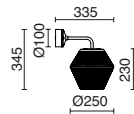

NELL

BY NOVOLUX Technical Studio

LED COB AC 6W 515lm 3000K

■ ■ 857H-L3106B-58

ALU + INOX + RATAN LC