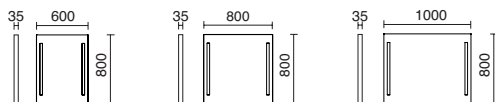

AFRODITA

L600

LED SMD 2x10W 600lm 4000K

975A-L0220B-32

L800

LED SMD 2x10W 600lm 4000K

975B-L0220B-32

L1000

LED SMD 2x10W 600lm 4000K

975C-L0220B-32

-32 Cromo / Chrome / Chrom