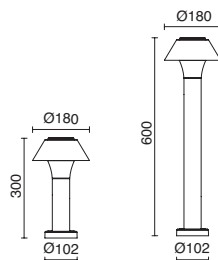

BUCKET

3000K

LED SMD 10.5W 1680lm

4000K

LED SMD 10.5W 1770lm

- 976B-L3110B-04
- 976C-L3110B-04

- 976B-L3310B-04
- 976C-L3310B-04

- 976B-L31RCB-04
- 976C-L31RCB-04

- 976B-L33RCB-04
- 976C-L33RCB-04

LC

■ -04 Antracita / Anthracite / Anthracite