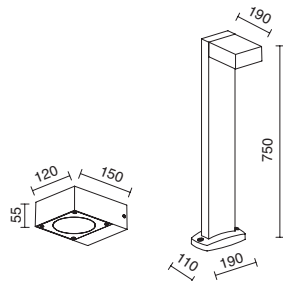

GUIU

LED SMD 6W 642lm 3000K

■ 447B-L01D6A-04

GX53 LED T2 3W 350lm 4000K

■ 447A-G31X1A-04

■ -04 Antracita / Anthracite / Anthracite