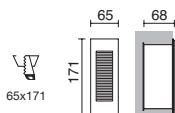

DAMBEL

LED SMD 3W 170lm 3000K

- ■ 543A-LO103A-03
- 543A-LO103A-04