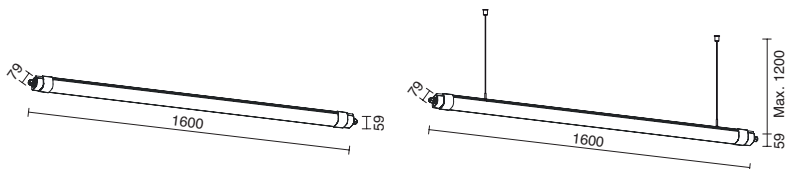

4000K
LED SMD 37W 5850lm

5700K
LED SMD 37W 6150lm

☐ 940B-L3340B-01

☐ 940B-L3640B-01

☐ 940D-L3340B-01

☐ 940D-L3640B-01