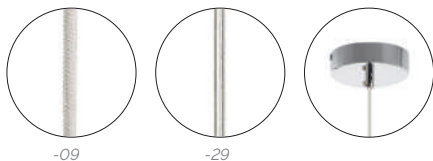

○ -CA Cotton White

● -CB Cotton Black

○ -CC Cotton Beige

FIRENZE

E27 Led / Fluo / Hal max. 60W

- 507G-G05X1A-09
- 507G-G05X1A-29

Adaptador carril / Rail adapter / Adaptateur de rail

- B17P-X33X2B-01
- B17P-X33X2B-02
- B17P-X33X2B-03