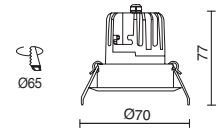

GU10 Led Retrofit/QPAR-16 230V 50W

TRIMLESS □ 798C-G21X1B-01

Light bulb icon Lamps p. 722

□ -01 Blanco / White / Blanche

JANO

LED COB 6,5W 675lm 3000K

□ 818B-L3108B-01

PEGASO