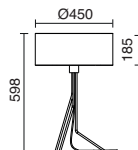

DIAGONAL

BY NACHO TIMÓN