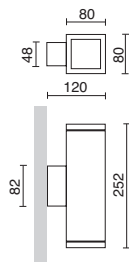

3000K

LED SMD AC 8W 2x500lm

4000K

LED SMD AC 8W 2x510lm

- 398B-LO1C4B-04
- 398B-LO1C4B-90

- 398B-LO2C4B-04
- 398B-LO2C4B-90

GU10 LED 2x 3.5W/4.5W - GU10 HAL 2x 50W max.

- 398B-G21X1A-04
- 398B-G21X1A-90

Lamps p. 722

- -04 Antracita / Anthracite / Anthracite
- -90 Marrón óxido / Oxide brown / Roville