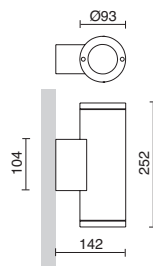

3000K

LED SMD AC 4W 500lm

4000K

LED SMD AC 4W 510lm

- 399E-L0105B-04
- 399E-L0105B-90

- 399E-L0205B-04
- 399E-L0205B-90

GU10 LED 3.5W/4.5W - GU10 HAL 50W max.

- 399E-G21X1A-04
- 399E-G21X1A-90