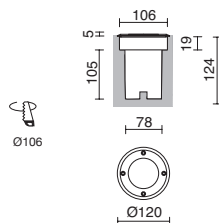

BORA LED

LED SMD 3W 330lm 4000K

037A-L02D1A-30