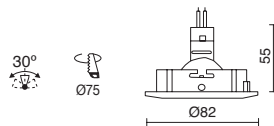

GU10
LED Retrofit / QPAR-16 230V 50W max.

- ☒ 780F-G42X1B-01
- ☒ 780F-G42X1B-02
- ☒ 780F-G42X1B-45
- ☐ 780F-G42X1B-48

- ☒ 780F-G23X1D-01
- ☒ 780F-G23X1D-02
- ☒ 780F-G23X1D-45
- ☐ 780F-G23X1D-48