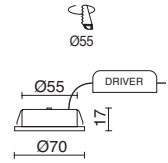

IBIZA

3000K
LED SMD 3.2W 290lm 3000K

- 753A-L3202B-01
- 753A-L3202B-02
- ◻ 753A-L3202B-32
- ◼ 753A-L3202B-45