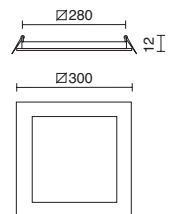

3000K
LED SMD 24W 2040lm

☐ 599B-L3124A-01

4000K
LED SMD 24W 2280lm

☐ 599B-L3324A-01

280x280