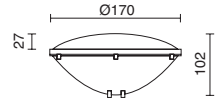

233A-L2427D-04

233A-L2415D-04

IP 68 max. 2m
12 COLORS
8 SEQUEN
12V AC