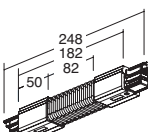

Unión flexible Flexible junction coupling Junction flexible

- B28K-X33X2B-01
- B28K-X33X2B-02
- B28K-X33X2B-03