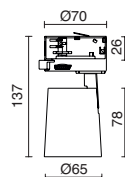

GU10 7,5W max. LED Retrofit

- 1021B-G21X1A-01
- 1021B-G21X1A-02