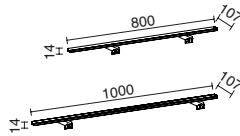

BLIZZARD

L280

LED SMD AC 6W 457lm 4000K

970A-LO206B-32

L500

LED SMD AC 8W 568lm 4000K

970B-LO208B-32

L800

LED SMD AC 10W 720lm 4000K

970C-LO210B-32

L1000

LED SMD AC 15W 1265lm 4000K

970D-LO215B-32