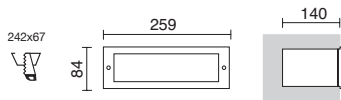

ELIO

3000K
LED SMD AC 4W 400lm

4000K
LED SMD AC 4W 420lm

⚡ O58A-LO105B-30

O58A-LO205B-30

GX53 LED T2 3W / 4W / 6W

⚡ O58A-G31X1A-30

ARGIN

3000K
LED COB 6W 816lm

4000K
LED COB 6W 864lm

⚡ O18A-LO107B-30

O18A-LO207B-30

-30 Inox / Stainless steel / Inox