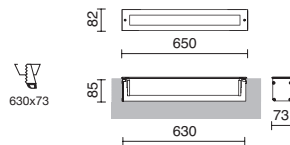

PUELICHE

LED SMD 15W 1110lm 4000K

257C-L0215B-30