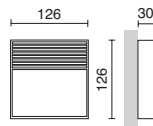

RIMA

3000K
LED SMD AC 5W 540lm

4000K
LED SMD AC 5W 580lm

■ 923B-L3105B-04

■ 923B-L3305B-04

3000K
LED SMD AC 13W 1410lm

4000K
LED SMD AC 13W 1510lm

■ 923A-L3113B-04

■ 923A-L3313B-04

□ -01 ■ -90 Consultar otras opciones de acabado / Consult other finishing options / Consultez les autres options de finition.

■ -04 Antracita / Anthracite / Anthracite