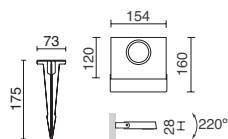

LISBOA

LED COB 12W 1800lm 3000K

402A-L0112B-02

ALU + INOX   THERMO PLASTIC   THERMO PLASTIC   IP 66   IK 10   3-step
CRI >85   L80 B10   220°   220V 240V AC   30°   2,5m