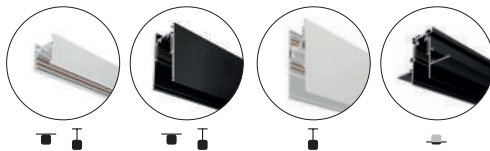

Driver 48V p.725

Carril 48V / 48V Track / Rail 48V p. 152-155