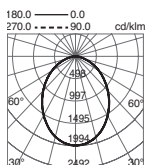

□ -01 Blanco / White / Blanche   ■ -02 Negro / Black / Noir