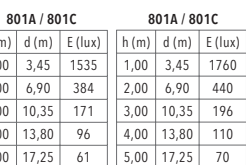

□ -01 Blanco / White / Blanche   ■ -02 Negro / Black / Noir