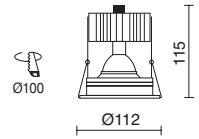

SILVER

GU10

LED Retrofit / QPAR-16 230V 50W max.

- 737A-G21X1B-01
- → ■ 737A-G21X1B-02
- 737A-G21X1B-03

GU5.3

LED Retrofit / QR-CBC 51 12V 50W max.

- 737A-G23X1D-01
- → ■ 737A-G23X1D-02
- 737A-G23X1D-03

Con aro de preinstalación.
With pre-installation frame.
Avec anneau de preinstallation.

Lamps p. 720, 722

□ -01 Blanco / White / Blanche   ■ -02 Negro / Black / Noir   ■ -03 Gris / Grey / Gris