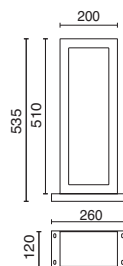

STONE N

Conector IP67 incluido
IP67 connector included
Connecteur IP67 inclus

LED SMD 6W 400lm 3000K

- 965F-L3106B-NB
- 965F-L3106B-NN

HORMIGÓN / CONCRETE / BÉTON

-NB
Antracita
Anthracite
Anthracite

-NN
Natural
Natural
Naturel

- -NB Antracita / Anthracite / Anthracite
- -NN Natural / Natural / Naturel