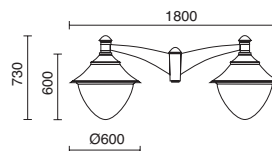

💡 Lamps p.720

■ -02 Negro / Black / Noir

GUNTHER Ø60

GX53 LED T2 (9x 10W)

■ 408B-G31X1A-02

GX53 LED T2 (9x 10W)

2x GX53 LED T2 (9x 10W)

■ 408D-G31X1A-02