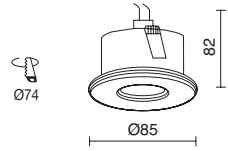

CARPO

GU10
LED Retrofit / QPAR-16 230V 50W max.

☛ □ 781B-G42X1B-01