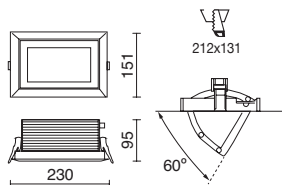

SINOPE

ALU ALU GLASS TRANS ALU ANTO BRILLO 220V 240V 69x97° 50/60Hz IP 40 60° FP >0,95 CRI >82 L90 B10 50,000h 3-SDCM

3000K
LED COB 42W 3650lm

4000K
LED COB 42W 3650lm

□ 759A-L3142B-01

□ 759A-L3342B-01

NO DIM. *

▣ 759A-L31R2B-01

□ 759A-L33R2B-01

DALI PUSH

□ 759A-L3142ASM-01

□ 759A-L3342ASM-01

ALU ALU GLASS TRANS ALU ANTO BRILLO 220V 240V 69x97° 50/60Hz IP 40 60° FP >0,95 L90 B10 50,000h 3-SDCM

LED COB 42W 2734lm

LED COB 42W 4267lm

LED COB 42W 4739lm

▣ 759A-L4442B-01

□ 759A-L4642B-01

□ 759A-L4742B-01

LED COB 42W 5654lm

LED COB 42W 4268lm

▣ 759A-L4842B-01

□ 759A-L5142B-01

CRI >90