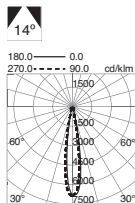

3000K		
h (m)	d (m)	E (lux)
1,00	0,29	12485
2,00	0,58	3121
3,00	0,87	1387
4,00	1,16	780
5,00	1,45	499

4000K		
h (m)	d (m)	E (lux)
1,00	0,29	14782
2,00	0,58	3696
3,00	0,87	1642
4,00	1,16	924
5,00	1,45	591