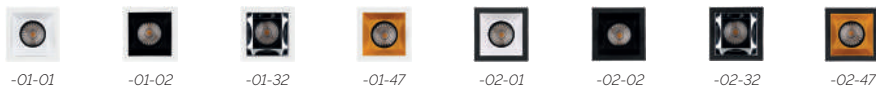

Filtros / Filters / Filtres

Antideslumbrante
Anti-glare
Antieblouissant

A04Q-1006-02

Oval
Oval
Oval

PC PRISM

A47Q-1006-92

IP 44 PC TRANS

A47T-1006-92