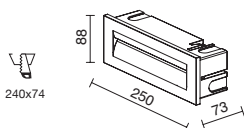

AMBERES

LED SMD 9W 760lm 3000K

643A-L0109A-04