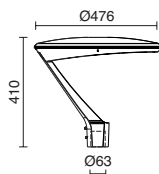

Video

- ALU
- PC MAT
- IP 66
- IK 08
- CRI >80
- L80 70,000h
- FP >0,90
- 110V 240V AC

3000K
LED SMD **36W** 5770lm

4000K
LED SMD **36W** 6000lm

1001A-L3140A90-04

1001A-L3340A90-04

LED SMD **68W** 10750lm

LED SMD **68W** 11800lm

1001A-L3175A90-04

1001A-L3375A90-04

3000K
LED SMD **36W** 5770lm

4000K
LED SMD **36W** 6000lm

1001B-L3140A90-04

1001B-L3340A90-04

LED SMD **68W** 10750lm

LED SMD **68W** 11800lm

1001B-L3175A90-04

1001B-L3375A90-04