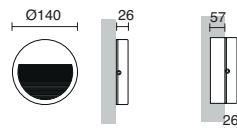

SLIM

3000K

LED SMD 4W 544lm

- 580C-LO104B-03
- 580C-LO104B-04

- 289D-LO104B-03
- 289D-LO104B-04

4000K

LED SMD 4W 576lm

- 580C-LO204B-03
- 580C-LO204B-04

- 289D-LO204B-03
- 289D-LO204B-04

3000K

LED SMD 9W 1100lm

- 580D-LO110B-03
- 580D-LO110B-04

- 289E-LO110B-03
- 289E-LO110B-04

4000K

LED SMD 9W 1165lm

- 580D-LO210B-03
- 580D-LO210B-04

- 289E-LO210B-03
- 289E-LO210B-04

■ -03 Gris / Grey / Gris ■ -04 Antracita / Anthracite / Anthracite