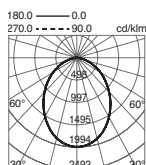

□ -01 Blanco / White / Blanche   ■ -02 Negro / Black / Noir