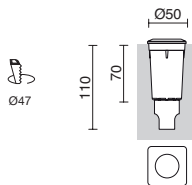

G9 LED Bulb 1.7W max. 170lm 3000K

☐ ● 950A-L1002A-01	☐ ○ 950A-L3102A-01
☐ ● 950A-L1002A-02	☐ ○ 950A-L3102A-02
☐ ● 950A-L1002A-03	☐ ○ 950A-L3102A-03