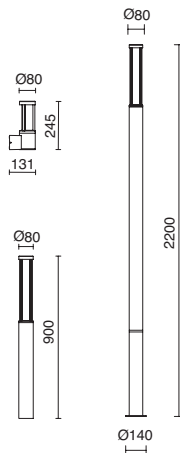

ADAY

LED SMD 10W 1300lm 3000K

■ 848A-L0109A-04

h900
LED SMD 19W 2500lm 3000K

h2200
LED SMD 19W 2500lm 3000K

■ 848B-L0118A-04

■ 848C-L0118A-04

■ -04 Antracita / Anthracite / Anthracite