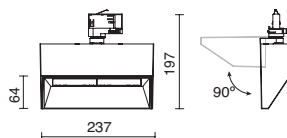

FALL

LED SMD 30W / 40W / 50W

- 983A-L41MPA-01
- 983A-L41MPA-02