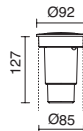

GU10 LED 3,5W

■ 557A-G21X1A-02

■ 557B-G21X1A-02

■ 557C-G21X1A-02