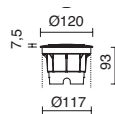

3000K	380lm
4000K	395lm
6500K	415lm

GX53 LED T2 3W

■ 373A-G31X1A-02

■ 373B-G31X1A-02

■ 373C-G31X1A-02