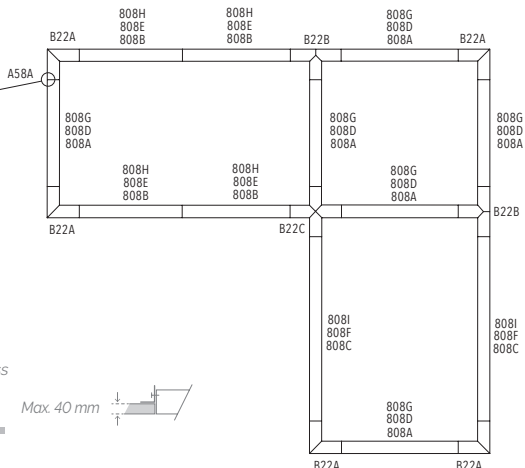

ACC. FENIX

Accesorios para sistemas de iluminación / Accessories for lighting systems / Accessoires pour systèmes d'éclairage

NO
DIM

	2700K LED SMD 4W 680lm	3000K LED SMD 7W 795lm	4000K LED SMD 7W 900lm
CRI >80	- N □ B22A-L3004B-01 - N ■ B22A-L3004B-03	□ B22A-L3107B-01 ■ B22A-L3107B-03	□ B22A-L3307B-01 ■ B22A-L3307B-03
		LED SMD 5.5W 860lm	LED SMD 5.5W 900lm
CRI >90	- N □ B22A-L3906B-01 - N ■ B22A-L3906B-03	- N □ B22A-L4006B-01 - N ■ B22A-L4006B-03	

	2700K LED SMD 6W 1015lm	3000K LED SMD 10W 1150lm	4000K LED SMD 10W 1300lm
CRI >80	- N □ B22B-L3006B-01 - N ■ B22B-L3006B-03	□ B22B-L3110B-01 ■ B22B-L3110B-03	□ B22B-L3310B-01 ■ B22B-L3310B-03
		LED SMD 8W 1190lm	LED SMD 8W 1240lm
CRI >90	- N □ B22B-L3908B-01 - N ■ B22B-L3908B-03	- N □ B22B-L4008B-01 - N ■ B22B-L4008B-03	

	2700K LED SMD 8W 1315lm	3000K LED SMD 13W 1505lm	4000K LED SMD 13W 1700lm
CRI >80	- N □ B22C-L3008B-01 - N ■ B22C-L3008B-03	□ B22C-L3113B-01 ■ B22C-L3113B-03	□ B22C-L3313B-01 ■ B22C-L3313B-03
		LED SMD 12W 1785lm	LED SMD 12W 1860lm
CRI >90	- N □ B22C-L3912B-01 - N ■ B22C-L3912B-03	- N □ B22C-L4012B-01 - N ■ B22C-L4012B-03	

A58A-808-41

Sistema Trimless / Trimless system / Systeme trimless