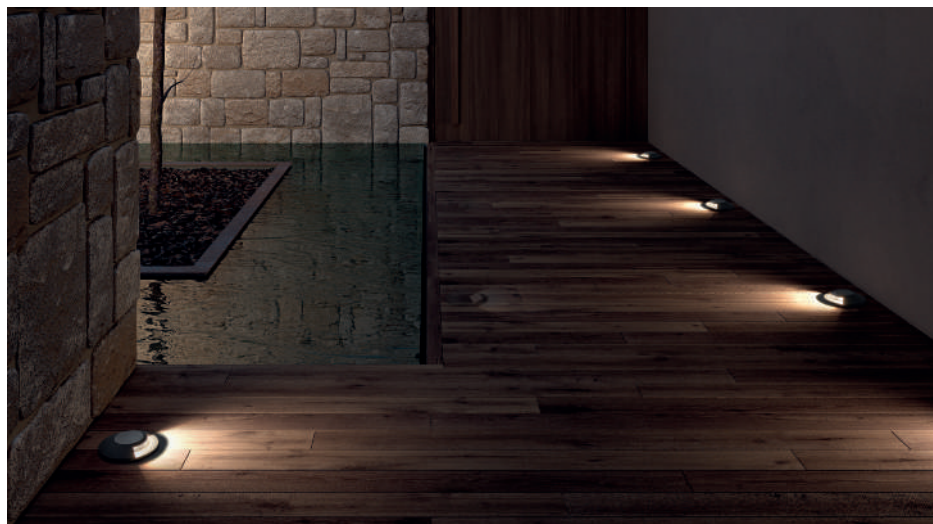

■ -04 Antracita / Anthracite / Anthracite