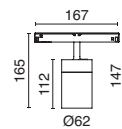

CRETE 1 **N**

48V
DC

ALU 3-SDCM 48V DC

2700K
LED COB 12,9W 1151lm

3000K
LED COB 12,9W 1208lm

12°-46° UGR 9

☐ 1032D-L3813VV0-01
☒ 1032D-L3813VV0-02

☐ 1032D-L3913VV0-01
☒ 1032D-L3913VV0-02

NO
DIM.

☐ 1032D-L3813VVD-01
☒ 1032D-L3813VVD-02

☐ 1032D-L3913VVD-01
☒ 1032D-L3913VVD-02

DALI

12°-46°

Driver 48V p.725

Carril 48V / 48V Track / Rail 48V p. 152-155

☐ -01 Blanco / White / Blanche ☒ -02 Negro / Black / Noir