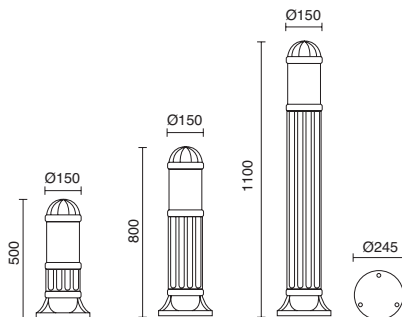

SAURO

h500
GX53 LED T2 10W

■ 272A-G31X1A-02

h800
GX53 LED T2 10W

■ 272B-G31X1A-02

h1100
GX53 LED T2 10W

■ 272C-G31X1A-02

3000K	1285lm
4000K	1350lm
6500K	1410lm