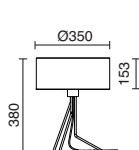

DIAGONAL

BY NACHO TIMÓN