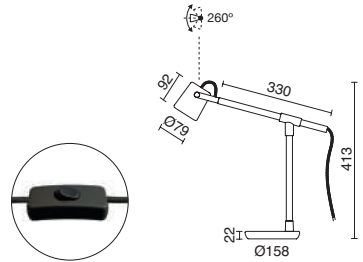

MANTIS

E27 (Ø45) Led / Fluo / Hal max. 40W

☐ 990A-G04X1A-01

💡 *Lamps p. 721*

☐ -01 Blanco / White / Blanc

BRANCH

GU10 Led max. 9W

1012A-G21X1A-02-51