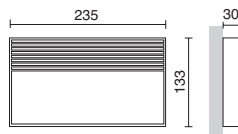

3000K
LED SMD AC 5W 540lm

4000K
LED SMD AC 5W 580lm

■ 923B-L3105B-04

■ 923B-L3305B-04