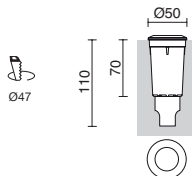

RAIN

G9 LED Bulb 1.7W max. 170lm 3000K

☐ ● 950A-L1002A-01	☐ ○ 950A-L3102A-01
☐ ● 950A-L1002A-02	☐ ○ 950A-L3102A-02
☐ ● 950A-L1002A-03	☐ ○ 950A-L3102A-03

G9 LED Bulb 1.7W max. 170lm 3000K

☐ ● 950D-L1002A-01	☐ ○ 950D-L3102A-01
☐ ● 950D-L1002A-02	☐ ○ 950D-L3102A-02
☐ ● 950D-L1002A-03	☐ ○ 950D-L3102A-03

☐ -01 Blanco / White / Blanche   ☐ -02 Negro / Black / Noir   ☐ -03 Gris / Grey / Gris