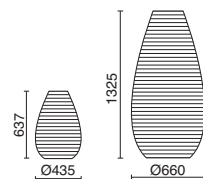

1028E-L38RCB-02-06

3x LED SMD AC 10W 2490lm 2700K

1028F-L38RCB-02-06

-02 Negro / Black / Noir -06 Azul / Blue / Bleu

TWIST

BY NACHO TIMÓN

h637

GX53 LED T2 10W 1200lm 3000K