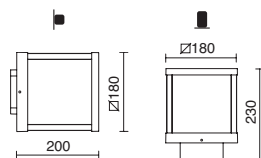

ARLEN

LED COB 12W 1300lm 3000K

791A-LO112A-04

LED COB 12W 1300lm 3000K

791B-LO112A-04

-04 Antracita / Anthracite / Anthracite