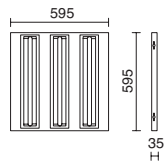

MAB

3000K
LED SMD 45W 3939lm

4000K
LED SMD 45W 4210lm

□ 783A-L3145B-01

□ 783A-L3345B-01

■ 783A-L31R2B-01

□ 783A-L33R2B-01

□ 783A-L3145ABM-01

□ 783A-L3345ABM-01

Kit de superficie
Surface mounted kit
Kit de surface

■ A20B-783-01

Marco para techo continuo
Frame for continuous ceilings
Cadre pour plafond continu

■ A20C-804-01

Kit de suspensión (L=2m)
Suspension kit (L=2m)
Kit de suspensión (L=2m)

x 4

■ A20A-783-39