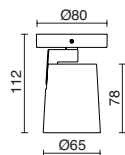

TEN

GU10 7,5W max. LED Retrofit

- 1021A-G21X1A-01
- 1021A-G21X1A-02