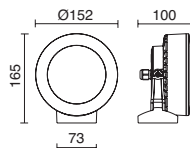

GX53 LED T2 7W 800lm

409A-G31X1A-02