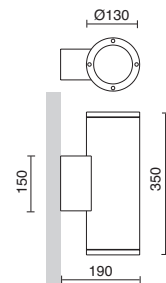

3000K

LED SMD AC 17,5W 2125lm

- 399C-L0118B-04
- 399C-L0118B-90

4000K

LED SMD AC 17,5W 2270lm

- 399C-L0218B-04
- 399C-L0218B-90

3000K

LED SMD AC 35W 2x 2125lm

- 399C-L01H3B-04
- 399C-L01H3B-90

4000K

LED SMD AC 35W 2x 2270lm

- 399C-L02H3B-04
- 399C-L02H3B-90

E27 LED/HAL 75W max.

- 399C-G05X1A-04
- 399C-G05X1A-90