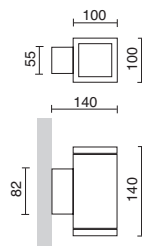

SETH

3000K

LED SMD AC 8,5W 1050lm

- 398C-L0109B-04
- 398C-L0109B-90

4000K

LED SMD AC 8,5W 1120lm

- 398C-L0209B-04
- 398C-L0209B-90

3000K

LED SMD AC 17W 2x1050lm

- 398C-L01G9B-04
- 398C-L01G9B-90

4000K

LED SMD AC 17W 2x1120lm

- 398C-L02G9B-04
- 398C-L02G9B-90

GU10 LED 3,5/4,5W - GU10 HAL 50W max.

- 398C-G21X1A-04
- 398C-G21X1A-90

GU10 LED 2x 3,5W/4,5W - HAL 2x 50W max.

- 398E-G21X1A-04
- 398E-G21X1A-90

Lamps p. 722

- -04 Antracita / Anthracite / Anthracite
- -90 Marrón óxido / Oxide brown / Roville