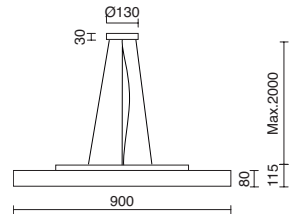

3000K
LED SMD 44W 3980lm

4000K
LED SMD 44W 4563lm

- ☐ 801C-L3148B-01
- ☒ 801C-L3148B-02
- ☐ 801C-L31RDB-01
- ☒ 801C-L31RDB-02

- ☐ 801C-L3348B-01
- ☒ 801C-L3348B-02
- ☐ 801C-L33RDB-01
- ☒ 801C-L33RDB-02

NO * DIM. ☐ ALU + ☐ ACER ☐ PMMA PRISM ☐ 120° ☐ 220V 240V ☐ DALI

50/60Hz IP 20 * FP >0,90 CRI >80 40.000h L80 B20 3-SDCM UGR <19

DALI