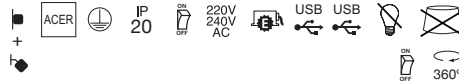

E27 Led / Fluo / Hal max. 60W + LED SMD 3W 240lm 3000K

507F-YO5X1B-35
507F-YO5X1B-46