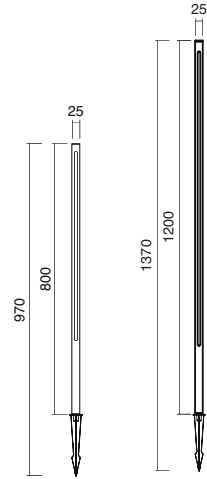

LANCE N

Conector IP67 incluido

h800

3000K

LED SMD AC 12W 1150lm

🔌 1024A-L3112BXO-04

4000K

LED SMD AC 12W 1280lm

🔌 1024A-L3312BXO-04

h1200

3000K

LED SMD AC 18W 1800lm

🔌 1024A-L3118BXO-04

4000K

LED SMD AC 18W 2000lm

🔌 1024A-L3318BXO-04