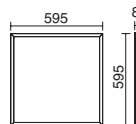

SPLAT

3000K
LED SMD 42W 3700lm

4000K
LED SMD 42W 3900lm

□ 804A-L3142B-01

□ 804A-L3342B-01

NO DIM. *

ALU

ALU

PMMA PRISM

90°

220V 240V

IP44

■ □ 804A-L31RDB-01

□ 804A-L33RDB-01

DALI

50/60Hz

IP 40

*FP >0,90

CRI >80

L80 B20

□ 804A-L3142A9M-01

□ 804A-L3342A9M-01

3-SDCM

UGR <19