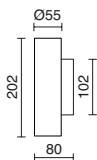

2x GU10 Led/Hal max. 50W

- 906A-G21X1A-01
- 906A-G21X1A-02
- 906A-G21X1A-37
- 906A-G21X1A-47