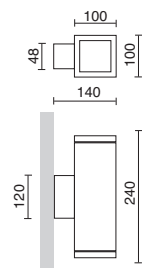

3000K

LED SMD AC 8,5W 1050lm

- 398C-L0109B-04
- 398C-L0109B-90

4000K

LED SMD AC 8,5W 1120lm

- 398C-L0209B-04
- 398C-L0209B-90

3000K

LED SMD AC 17W 2x1050lm

- 398C-L01G9B-04
- 398C-L01G9B-90

4000K

LED SMD AC 17W 2x1120lm

- 398C-L02G9B-04
- 398C-L02G9B-90

GU10 LED 3,5/4,5W - GU10 HAL 50W max.

- 398C-G21X1A-04
- 398C-G21X1A-90