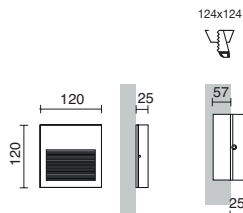

SLIM

3000K
LED SMD 3W 367lm

4000K
LED SMD 3W 389lm

- 580A-LO104B-03
- 580A-LO104B-04
- 289B-LO104B-03
- 289B-LO104B-04

- 580A-LO204B-03
- 580A-LO204B-04
- 289B-LO204B-03
- 289B-LO204B-04

42°x85°