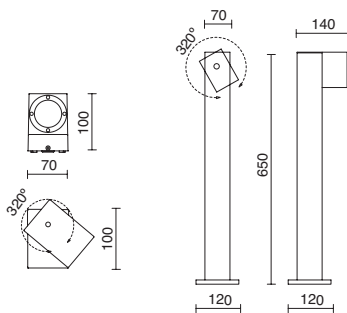

SUEVIS

LED COB 7W 750lm 3000K

■ ■ 452B-L0107A-04

LED COB 7W 750lm 3000K

■ ■ 452A-L0107A-04

■ -04 Antracita / Anthracite / Anthracite