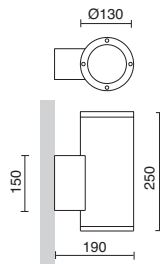

SETH

3000K

LED SMD AC 17,5W 2125lm

- 399C-L0118B-04
- 399C-L0118B-90

4000K

LED SMD AC 17,5W 2270lm

- 399C-L0218B-04
- 399C-L0218B-90

3000K

LED SMD AC 35W 2x 2125lm

- 399C-L01H3B-04
- 399C-L01H3B-90

4000K

LED SMD AC 35W 2x 2270lm

- 399C-L02H3B-04
- 399C-L02H3B-90

E27 LED/HAL 75W max.

- 399C-G05X1A-04
- 399C-G05X1A-90

E27 LED/HAL 2x 75W max.

- 399D-G05X1A-04
- 399D-G05X1A-90

Lamps p. 721

■ -04 Antracita / Anthracite / Anthracite   ■ -90 Marrón óxido / Oxide brown / Roville