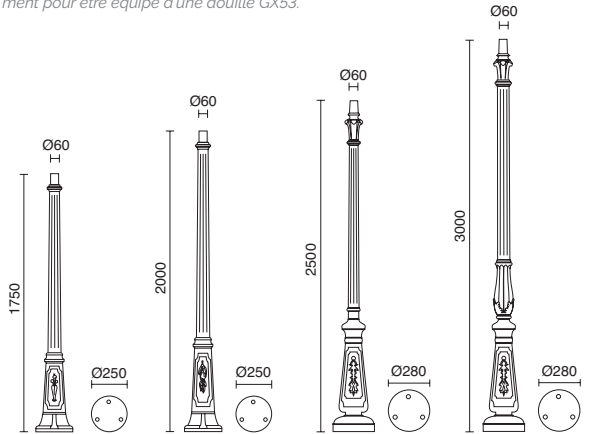

E27 Led/Hal/Fluo 70W max.

2x E27 Led/Hal/Fluo 70W max.

■ 146D-G05X1A-02

■ 146E-G05X1A-02

E27 (Basket diffuser)

IP 55

GX53 LED T2 4x 10W

2x GX53 LED T2 4x 10W

■ 146D-G31X1A-02

■ 146E-G31X1A-02

GX53 (Flat diffuser)

IP 65

No es posible Kit de sustitución LED. La luminaria está construida específicamente para portalámparas GX53.

Substitution KIT not available. Fitting is meant for GX53 lamp holder.

Kit de remplacement non disponible. Le luminaire est conçu spécifiquement pour être équipé d'une douille GX53.