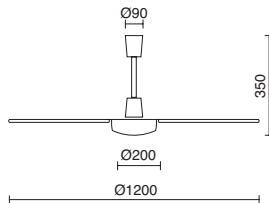

FUJIL

22.6W-195rpm / 32.2W-256rpm / 39.2W-290rpm / 43.7W-307rpm / 60W-330rpm

□ 638A-VX60B-01