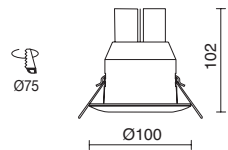

LED COB 15W 920lm 3000K