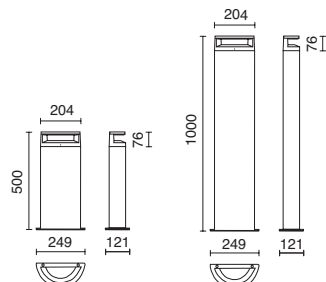

LOOP

982B-

982C-

3000K
LED SMD 9,5W 1295lm

4000K
LED SMD 9,5W 1405lm

■ 982B-L3109A-02

■ 982B-L3309A-02

■ 982C-L3109A-02

■ 982C-L3309A-02