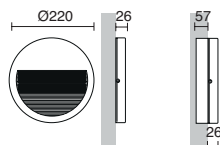

3000K

LED SMD 4W 544lm

- 580C-LO104B-03
- 580C-LO104B-04

- 289D-LO104B-03
- 289D-LO104B-04

4000K

LED SMD 4W 576lm

- 580C-LO204B-03
- 580C-LO204B-04

- 289D-LO204B-03
- 289D-LO204B-04