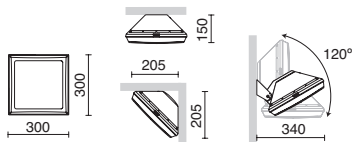

CAYU

GX53 LED T2 4x 10W

571A-G31X1A-02

RESIN PC OPAL IP 66 U.V. TREATED CRI >80 +90° -60° 25,000h K SELECT 220V 240V AC SEA SIDE SUITABLE

3000K	1285lm
4000K	1350lm
6500K	1410lm

-02 Negro / Black / Noir