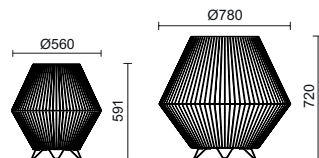

NELL

BY NOVOLUX Technical Studio

LED COB AC 6W 515lm 3000K

■ 857C-L3106B-58

Ø560
E27 LED 15W max.

Ø780
E27 LED 15W max.

■ 857B-G05X1A-58

■ 857A-G05X1A-58

💡 Lamps p. 721

■ -58 Grafito / Graphite / Graphite