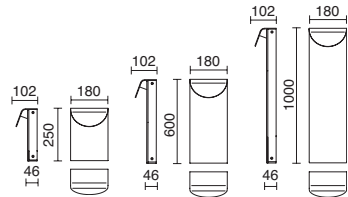

DION

BY JORDI BLASI

LED SMD 8,5W 1500lm 3000K

- 926D-L3109B-80
- 926D-L3109B-81
- 926D-L3109B-82
- 926D-L3109B-83

ALU + STONE PMMA MAT IP 65 IK 10 CRI >80 step 50,000h L80 B10 120° ASIM 110V 240V AC
ANTHRACITE

h250
LED SMD 8,5W 1500lm 3000K

- 926A-L3109B-80
- 926A-L3109B-81
- 926A-L3109B-82
- 926A-L3109B-83

h600
LED SMD 8,5W 1500lm 3000K

- 926B-L3109B-80
- 926B-L3109B-81
- 926B-L3109B-82
- 926B-L3109B-83

h1000
LED SMD 8,5W 1500lm 3000K

- 926C-L3109B-80
- 926C-L3109B-81
- 926C-L3109B-82
- 926C-L3109B-83

- -80 Neolith Nero Zimbabwe
- -81 Neolith Phedra Satin
- -82 Neolith Iron Moss Satin
- -83 Neolith La Bohème NH