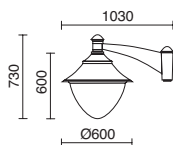

💡 Lamps p.720

■ -02 Negro / Black / Noir

GUNTHER Ø60

GX53 LED T2 (9x 10W)

■ 408B-G31X1A-02

GX53 LED T2 (9x 10W)

2x GX53 LED T2 (9x 10W)

■ 408D-G31X1A-02