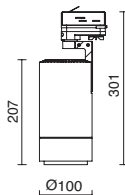

3000K

LED COB 35W 1570lm (10°)-3270lm (60°)

4000K

LED COB 35W 1790lm (10°)-3720lm (60°)

- 803A-L3135B-01
- 803A-L3135B-02

- 803A-L3335B-01
- 803A-L3335B-02