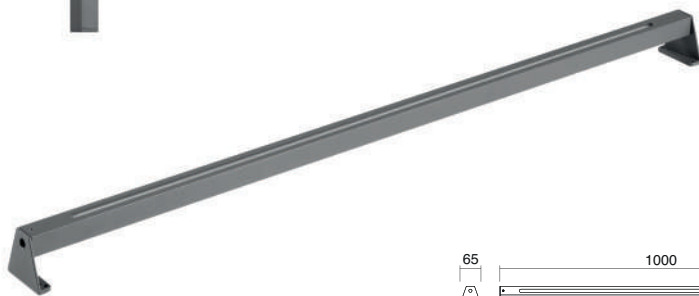

3000K
LED SMD AC 15W 1500lm

4000K
LED SMD AC 15W 1620lm

■ ■ 1024C-L3115BX0-04

■ 1024C-L3315BX0-04

ALU PC MAT IP 65 180° CRI >80 50/60Hz L70 B50 50.000h 30cm 220V 240V AC