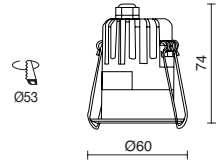

GU10 Led Retrofit/QPAR-16 230V 50W

TRIMLESS □ 798C-G21X1B-01

Light bulb icon Lamps p. 722

□ -01 Blanco / White / Blanche

JANO

LED COB 6,5W 675lm 3000K

□ 818B-L3108B-01

PEGASO