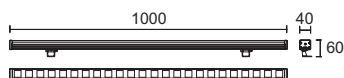

RIGA **N**

RGBW

White 4000K

ALU (GLASS TRANS) IP 66 IK 08 150° 0,5m L80 B50 24V DC DMX

L500

LED SMD RGBW (4000K) 18W max. 1200lm

L1000

LED SMD RGBW (4000K) 36W max. 2400lm

1025C-L1418F4X-03

1025D-L1436F4X-03

1025C-L1418FKX-03

1025D-L1436FKX-03

24V DC ALIMENTADORES / POWER SUPPLIES / ALIMENTATEURS

Kit Controlador y mando a distancia para RGB/RGBW
Controller and remote control kit for RGB/RGBW
Kit contrôleur et télécommande pour RGB/RGBW

CONT.R9+XC

Led Driver 24V DC remotos a consultar (p. 725)
Remote Led Driver 24V DC under request (p. 725)
Driver Led 24V DC à consulter (p. 725)

Sistema control DMX integrado.
Integrated DMX control system.
Système de contrôle DMX intégré.

Controller

Control: RF 2.4Ghz
Exit sign: DMX512
Input Voltage: 5-24Vdc
10 statics colors
32 dynamics modes

Remote Control

Control: 1 zone (30m)
power supply: 1xCR2032 non incluse (3Vdc)
Exit sign: RF 2.4Ghz

-03 Gris / Grey / Gris