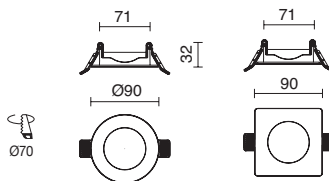

INEL

☐ A13A-631-01

☐ A13B-631-01

☐ A13C-631-01

☐ A13D-631-01

KOS

GU10
LED Retrofit / QPAR-16 230V 50W max.

☐ 749B-G42X1B-01

GU5.3
LED Retrofit / QR-CBC 51 12V 50W max.

☐ 749B-G23X1D-01

💡 Lamps p. 720, 722

☐ -01 Blanco / White / Blanche