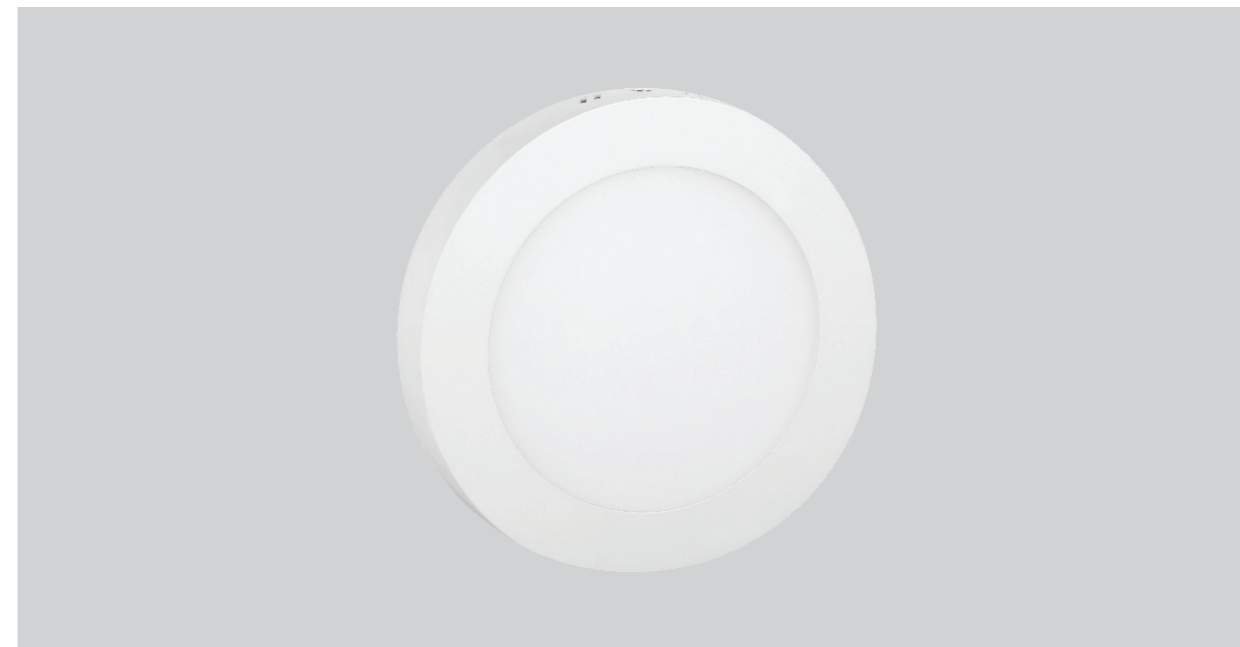

3 years
Warranty

Soluciones de iluminación LED estándar para el sector residencial.
Productos para uso doméstico o profesional con uso no intensivo.

Standard LED lighting solutions for the residential sector.
Commodities for domestic use or professional non-intensive use.

Options d'éclairage LED standard pour les secteurs résidentielles.
Produits destinés à l'usage domestique ou à l'usage professionnel à usage non intensif.

Soluções padrão de iluminação LED para o setor residencial.
Produtos para uso doméstico ou profissional com uso não intensivo.

35

170

Color / Colour / Couleur / Cor

90 Blanco Técnico / Technical White / Blanc Technique / Branco Técnico

04* Aluminio / Aluminium / Aluminium / Alumínio

IP 33 | Serv. Life 25.000h | | CRI >80 | LED SMD | | | RoHS | | |

Ref.	Color	W	Driver	Input Voltage	PF	K	Useful Lumes	Chip Lumens		
21612-2983-	04	12	ON-OFF. Non Dimmable	AC85-265V 50/60Hz	>0,5	3000	880	1368	120	1/30
21612-2983-	90	12	ON-OFF. Non Dimmable	AC85-265V 50/60Hz	>0,5	3000	880	1368	120	1/30
21612-2984-	04	12	ON-OFF. Non Dimmable	AC85-265V 50/60Hz	>0,5	4000	920	1440	120	1/30
21612-2984-	90	12	ON-OFF. Non Dimmable	AC85-265V 50/60Hz	>0,5	4000	920	1440	120	1/30
21612-2986-	04	12	ON-OFF. Non Dimmable	AC85-265V 50/60Hz	>0,5	6000	960	1512	120	1/30
21612-2986-	90	12	ON-OFF. Non Dimmable	AC85-265V 50/60Hz	>0,5	6000	960	1512	120	1/30

*Opción disponible hasta agotar existencias / Available option up to the end of stock / Option disponible jusqu'à la fin su stock / Opção disponível enquanto durarem os estoques